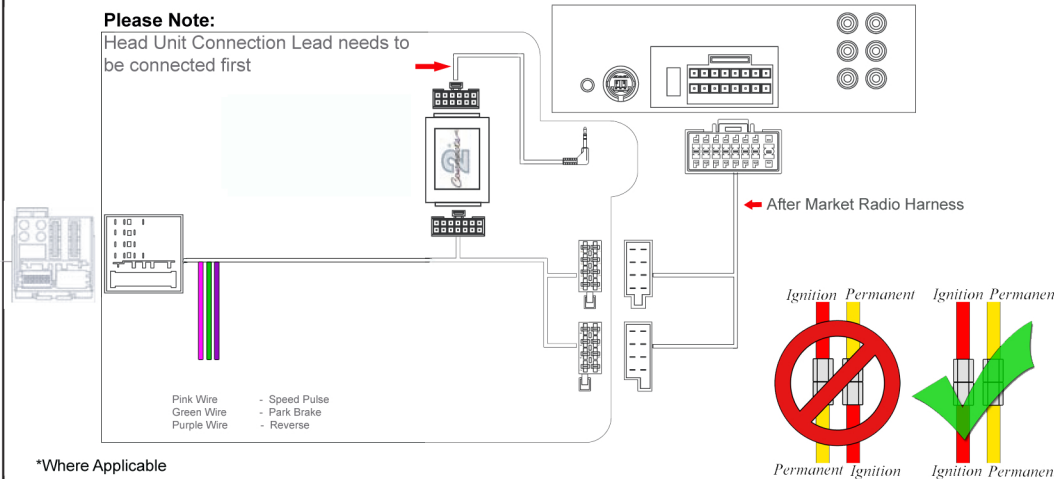

Installation Guide

Part No: CTSSK002.2 Skoda Can-Bus Steering Wheel Control Interface

Vehicle Compatibility:

Vehicles fitted

All Cars With CAN-Bus Steering Wheel Controls Audience Head Unit

Quadlock Vehicles

- Fabia 2000-2006
- Octavia 2004>
- Roomster 2004>

Steering Wheel Control Functions

* Note All Dates are guide lines only as specifications of vehicles change