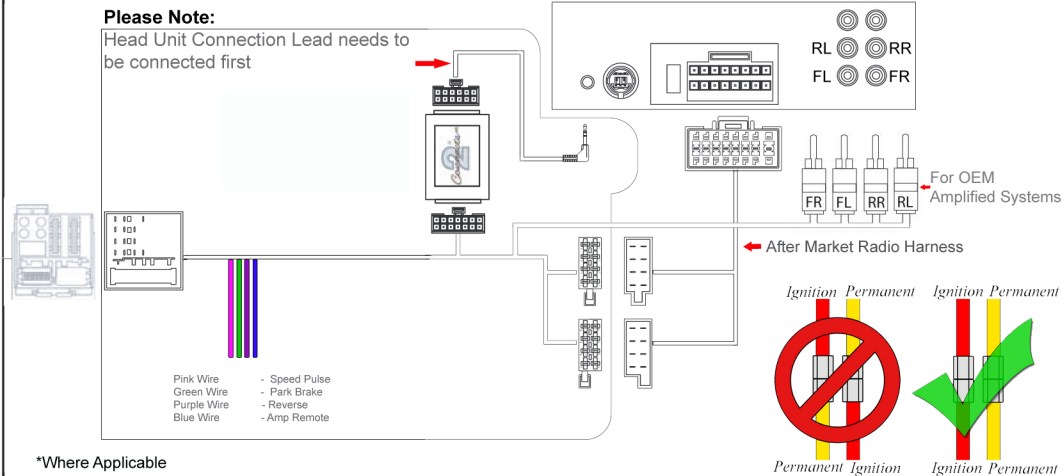

Installation Guide

Part No: CTSST003.2 Seat Can-Bus Steering Wheel Control Interface

Vehicle Compatibility:

Seat Exeo 2008 >

Quadlock Connector

Supports phone buttons with compatible Bluetooth head units

Steering Wheel Control Functions