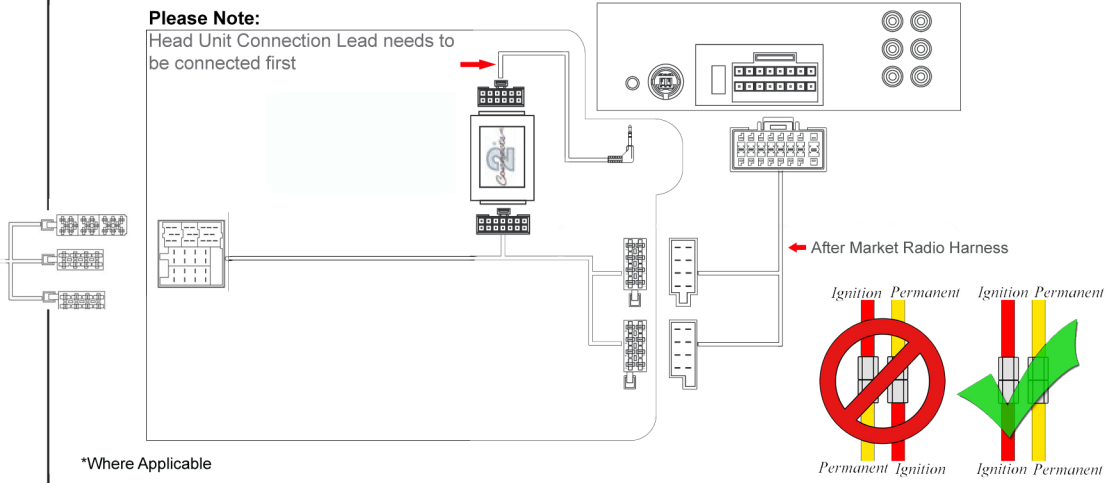

Installation Guide

Part No: CTSAD001.2 Audi Steering Wheel Control Interface

Vehicle Compatibility:

Vehicles fitted with Concert, Chorus Symphony original Head Units.

- A2 1999 - 2005
- A3 2003>
- A4 2001- 2005
- A6 <2004
- A8 <2004

Steering Wheel Control Functions

* Note All Dates are guide lines only as specifications of vehicles change