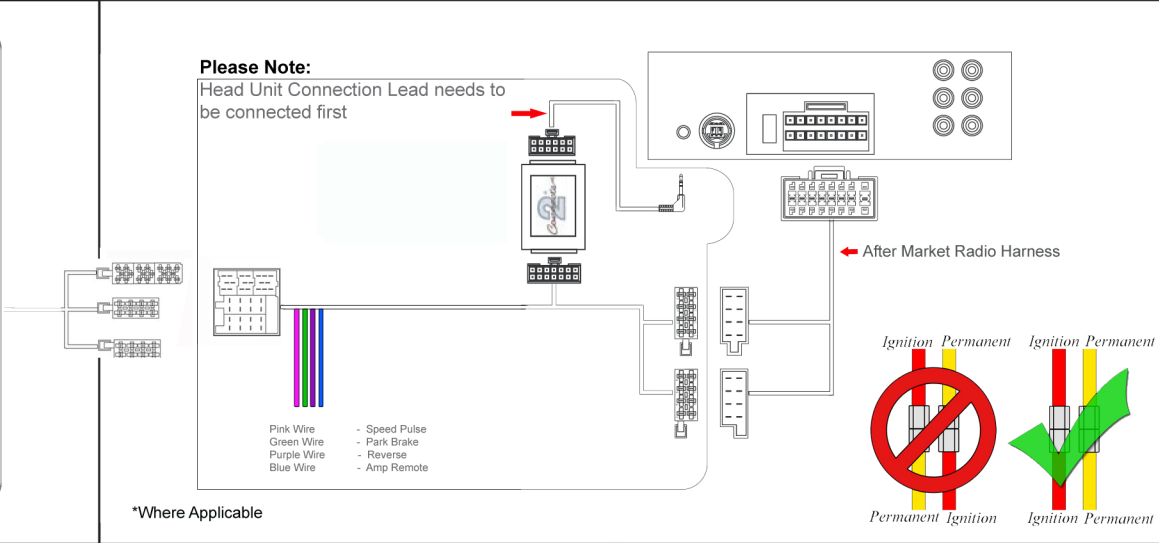

# Installation Guide

Part No: CTSAR002.2 Alfa Romeo Can-Bus Steering Wheel Control Interface

## Vehicle Compatibility:

Vehicles fitted with Blaupunkt OEM head units.

- 159 2004>
- Brera 2005>

All Cars With CAN-Bus Steering Controls

## Steering Wheel Control Functions

Volume +

Mute

Volume -

Source

Seek/Track-

Seek/Track+

\* Note All Dates are guide lines only as specifications of vehicles change