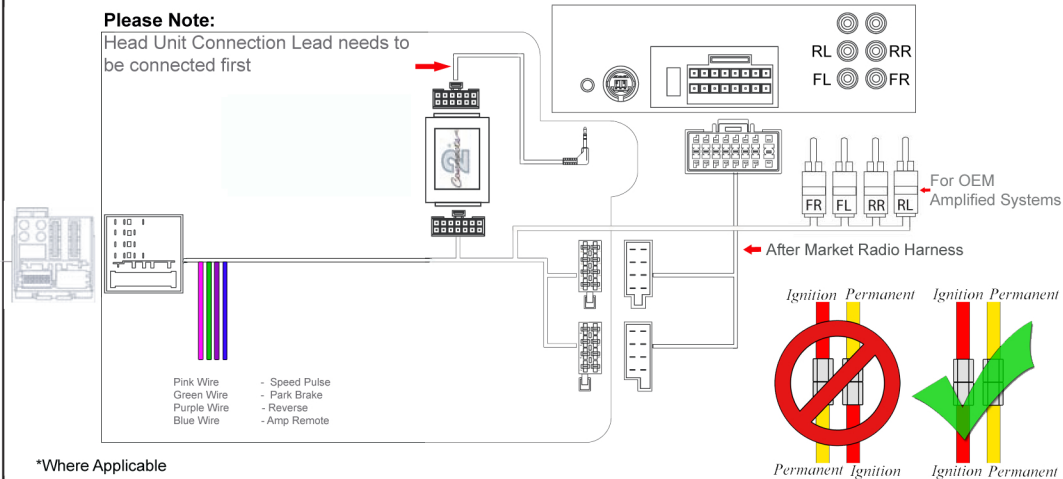

Installation Guide

Part No: CTSAD002.2 Audi Can-Bus Steering Wheel Control Interface

Vehicle Compatibility:

Vehicles fitted with Concert, Chorus Symphony Head Units
 Also maintains amplified Bose Systems.

QuadLock Connector

A3	2003>
A4	2001>
A6	2004>
TT	2003>

Steering Wheel Control Functions

* Note All Dates are guide lines only as specifications of vehicles change