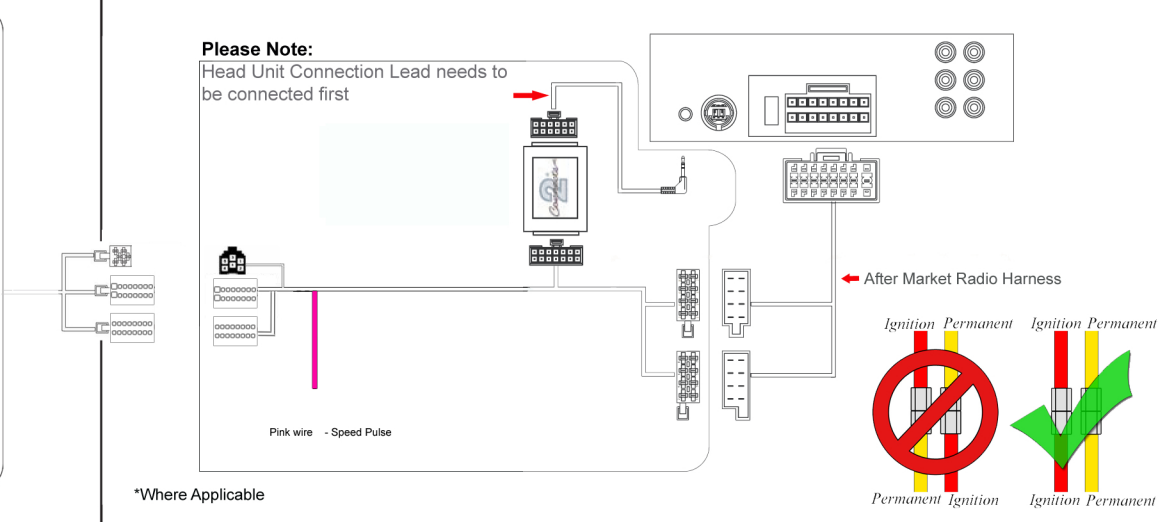

Installation Guide

Part No: CTSVX006

Vauxhall Can-Bus Steering Wheel Control Interface

Vehicle Compatibility:

Vauxhall Vivaro 2012>
Movano 2013

Steering Wheel Control Functions

* Note All Dates are guide lines only as specifications of vehicles change