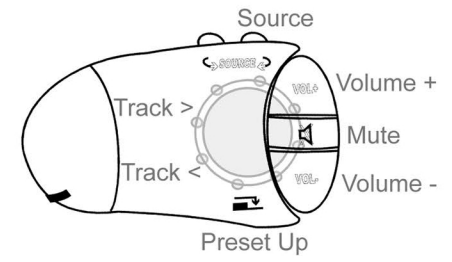

Installation Guide

Part No: CTSVX006

Vauxhall Can-Bus Steering Wheel Control Interface

Vehicle Compatibility:

Vauxhall Vivaro 2012>
Movano 2013

Steering Wheel Control Functions

* Note All Dates are guide lines only as specifications of vehicles change