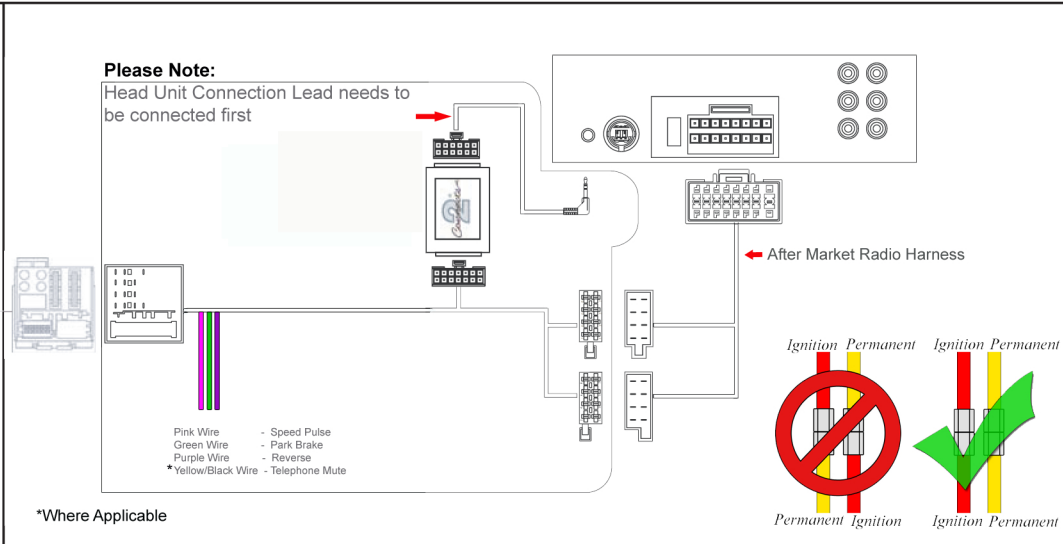

# Installation Guide

Part No: CTSVX002.2 Vauxhall/Opel Can-Bus Steering Wheel Control Interface

## Steering Wheel Control Functions

Source

Track Up      Volume Up

Track Down      Volume Down

\* Note All Dates are guide lines only as specifications of vehicles change