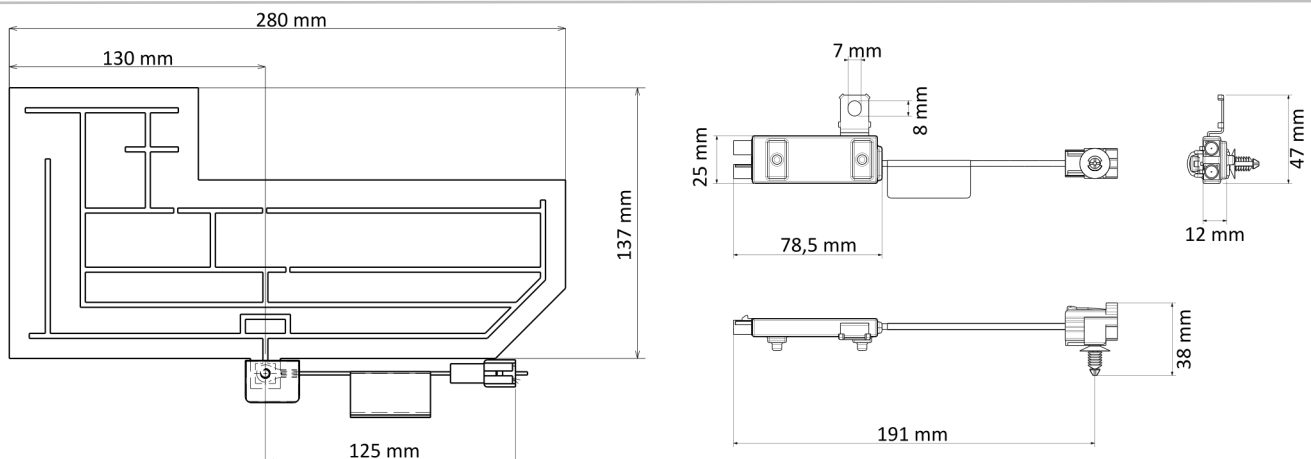

FOIL COMBI RADIO

AM/FM and DAB

EN

Foil antenna with associated amplifier for the receptions of radio signals in the AM/FM and DAB frequencies. Thanks to its exclusive design and to its high-quality materials, it can be install on plastic or fiberglass surface. Suitable for mounting on campers, motorhomes, caravans and commercial veicles.

Dimensions - Dimensioni

	AM/FM	DAB
Frequenza - Frequency	AM: 144 - 1710 kHz / FM: 76 - 108 MHz	174 - 240 MHz
Power supply - Alimentazione	12V Phantom	12V Phantom
Consumption - Consumo	60 mA max	60 mA max
Impedance - Impedenza	50 Ω	50 Ω
Gain - Guadagno	--	8 dBi
VSWR - ROS	FM: 2,1:1	1,7:1
Noise figure - Figura di rumore	FM: 2,6 dB	2,7 dB
Polarization - Polarizzazione	Linear Vertical	
Connectors - Connettori	FAKRA Male WHITE	FAKRA Male BROWN
Mounting - Montaggio	Foil: internal adhesive / Amplifier: screw	
Tightening torque - Coppia Serraggio	Amplifier screw: 5 ± 0,5 Nm	
Weight - Peso	Amplifier: 34 g / Foil: 22 g	
Temperature - Temperatura	Working: - 40° C to + 85 / Storage: -40° C to +95° C	
IP grade protection - Protezione IP	Amplifier: IP67	